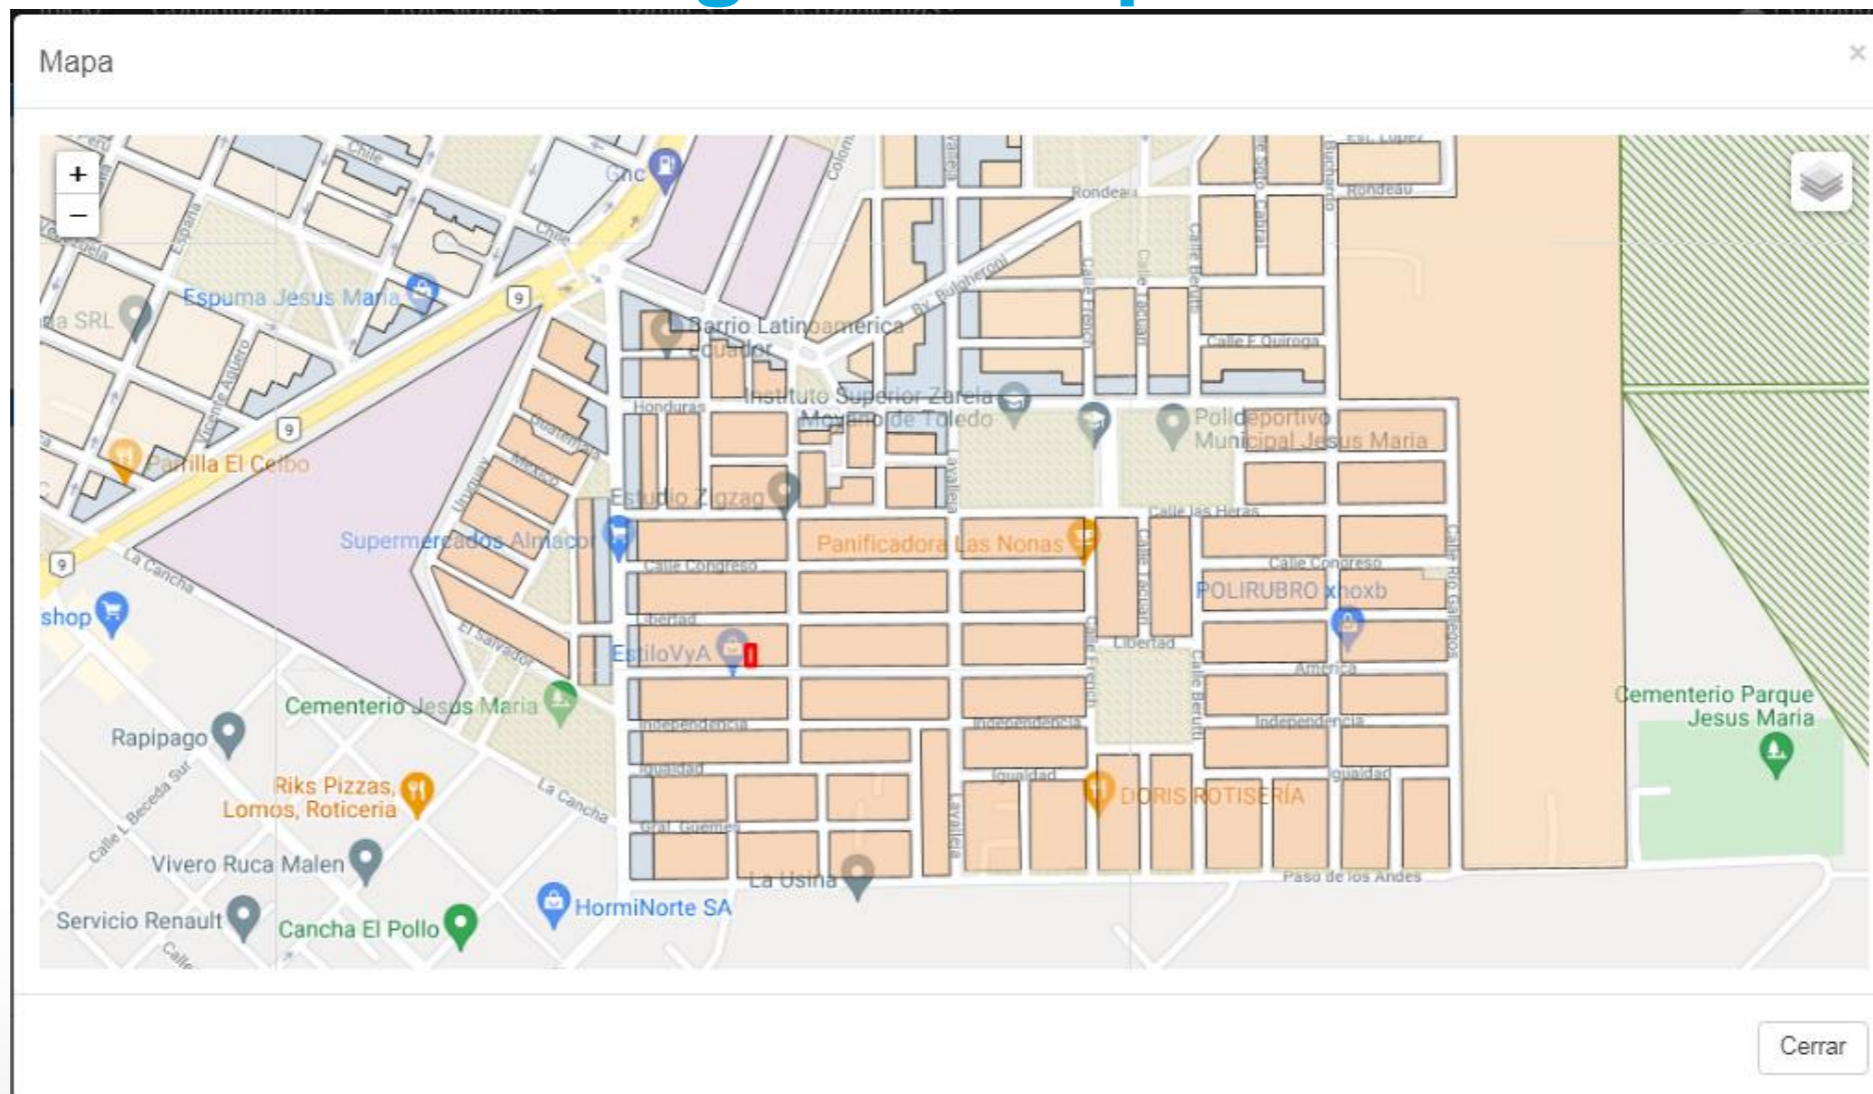

- Top-Left Quadrant (Libertad):** A 2x15 grid of plots. The top row contains plots 054 to 001. The bottom row contains plots 051 to 035. Plot 038 is highlighted with a red box. A yellow pin labeled 'Dulces Ideas' is located near plot 040.
- Top-Right Quadrant (Libertad):** A 2x7 grid of plots. The top row contains plots 018 to 024. The bottom row contains plots 017 to 011.
- Bottom-Left Quadrant (América):** A 2x15 grid of plots. The top row contains plots 036 to 051. The bottom row contains plots 068 to 054. A blue pin labeled 'EstiloVyA' is located near plot 046.
- Bottom-Right Quadrant (América):** A 2x7 grid of plots. The top row contains plots 018 to 024. The bottom row contains plots 049 to 043.

Vertical labels on the right side of the map indicate 'Calle Balcarce' and 'Calle Balcarce'. A 'Cerrar' button is located at the bottom right of the map interface.

Incorporación de nuestras capas en el mapa del sistema del colegio de arquitectos

Mapa

The map displays a grid of plots with the following layout:

- Top-Left Quadrant (Libertad):** Plots 020-035 in the top row and 017-001 in the bottom row. Plot 004 is highlighted with a red box.
- Top-Right Quadrant (Libertad):** Plots 022, 013, and 011.
- Bottom-Left Quadrant (América):** Plots 019-002 in the bottom row and 034, 035, 001 in the right column.
- Bottom-Right Quadrant (América):** Plots 018-001 in the bottom row and 023, 024 in the top row.

Street names: Libertad (top and bottom), América (left and right). Landmarks: Dulces Ideas, EstiloVyA, Camiceras.

Cerrar

Incorporación de nuestras capas en el mapa del sistema del colegio de arquitectos