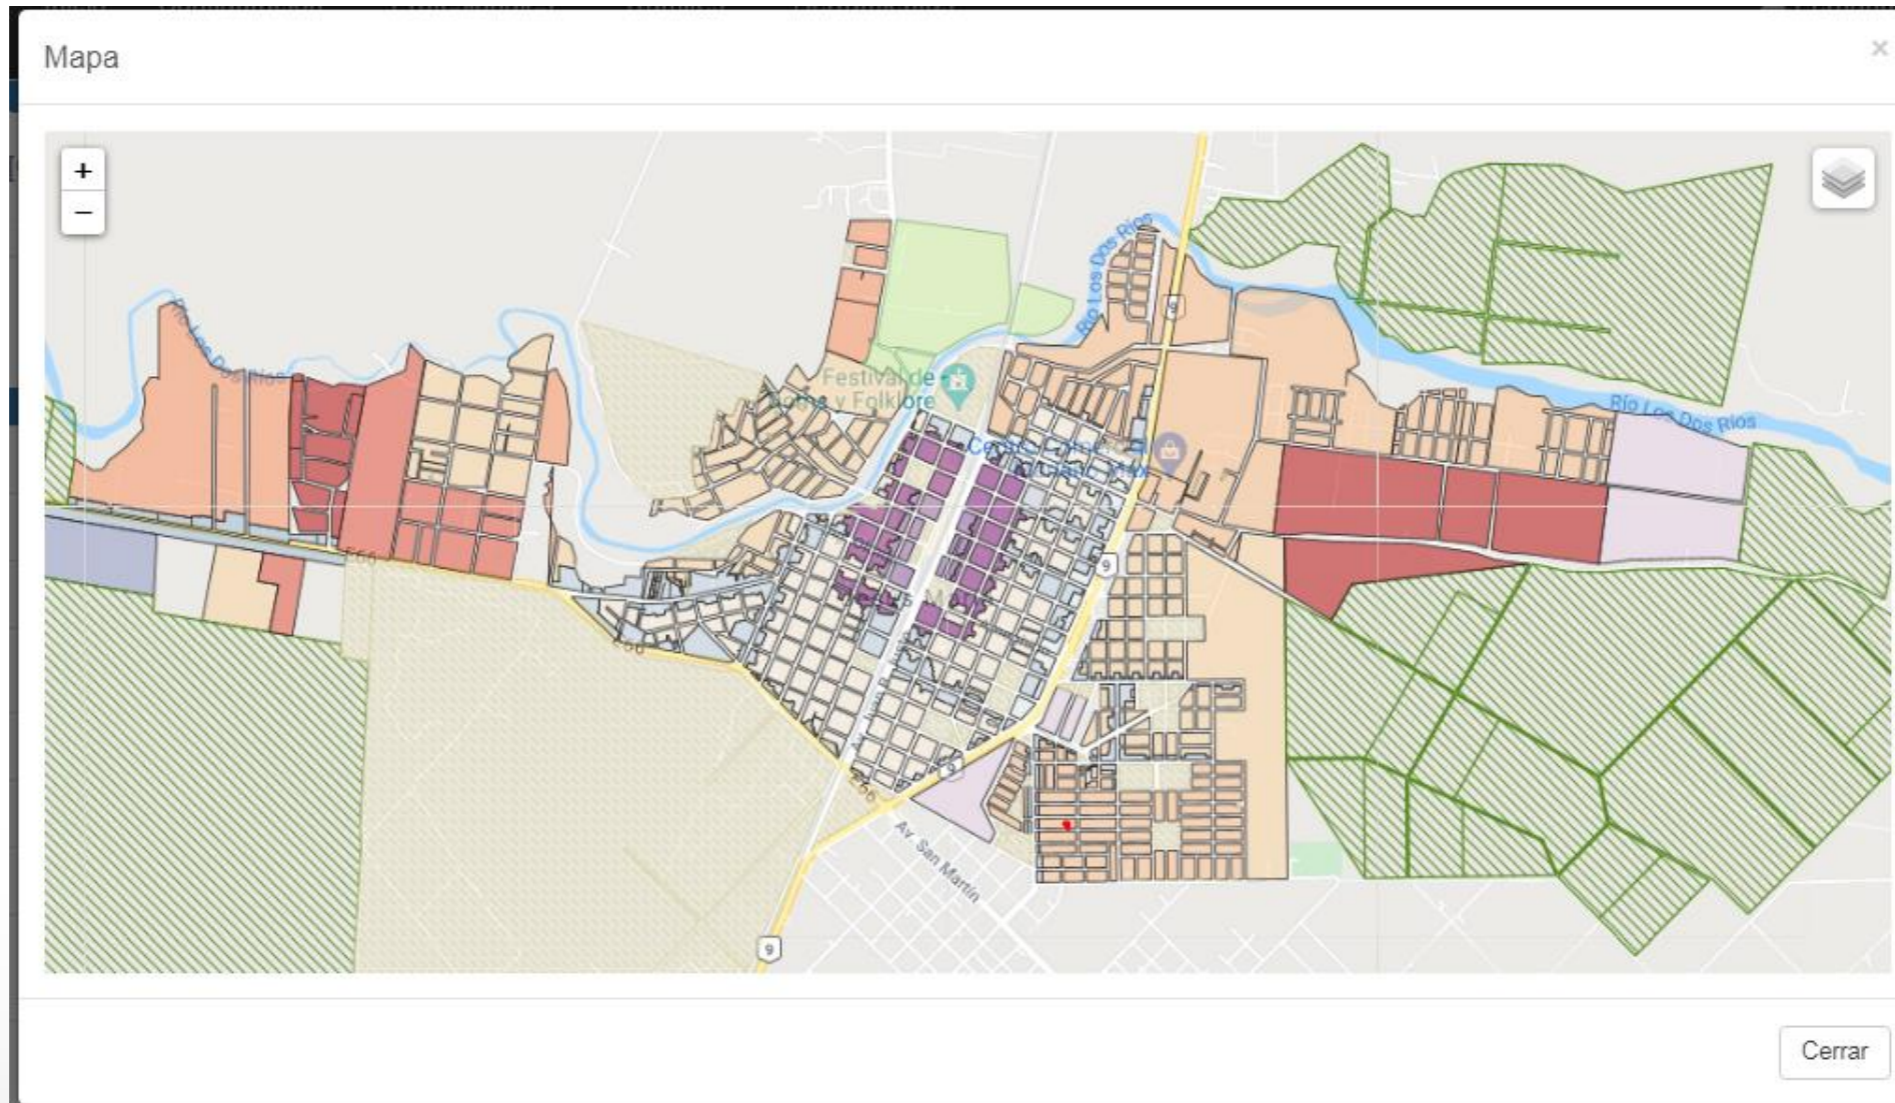

Incorporación de nuestras capas en el mapa del sistema del colegio de arquitectos